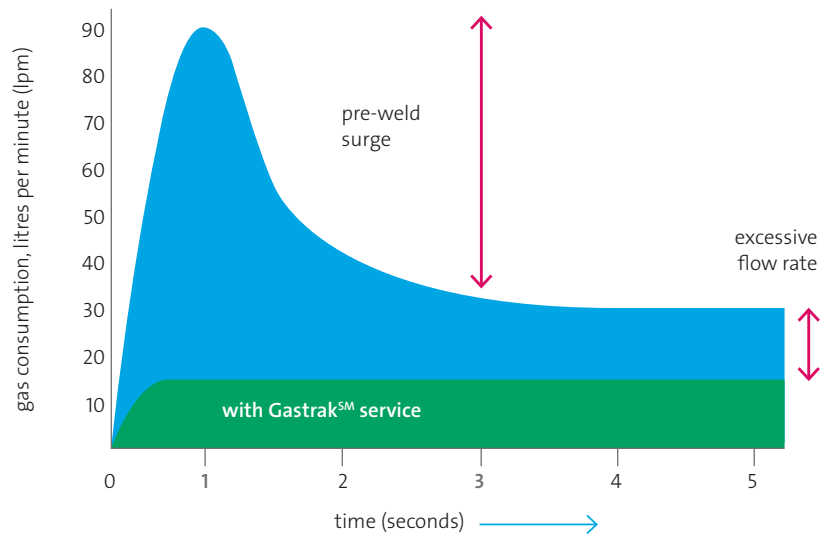

Reduce weld process gas consumption and improve weld quality

Gas is often wasted through;

Leaks

Gas control equipment, hoses and connectors need to be regularly inspected and tested to ensure they are safe and free from leaks. Many thousands of litres of weld process gas are wasted every year due to leaks.

Excessive flows

Many welders believe a higher weld process gas flow rate gives a better weld. This is not true. There is an optimum flowrate for each application.

Pre-weld surge

It is common to experience a surge of gas at the start of each weld; this is known as pre-weld surge. It is wasteful of gas and can cause porosity.

Gas saving with Gastrak® economiser

Improving quality

Our Gastrak^{SM} service ensures the optimum flowrate is constantly achieved, which not only saves gas from being wasted, it saves money, reduces your environmental footprint and improves weld quality too.